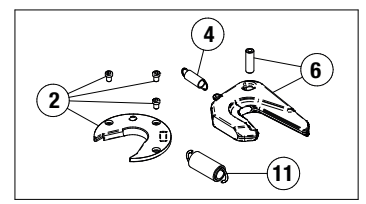

SELLETTE 2" | PLAQUE FONTE HD

N°	T3220190	T3220250	T3250190	T3250250
1	T1540143			
2	T1540164		T1540126	
2, 4, 6	T1540168		T1540162	
4	T1540129			
5	T1540131			
6	T1540290		T1540147	
7	T1540227			
8	T1540141			
9	T1540142			
10	T1540138			
11	T1540140			

N°	Désignation	T3220190	T3220250	T3250190	T3250250
12				T1540135	
13				T1540149	
14				T1540079	
15				T1540154	
(15, 16, 19) x 2	Kit SAV			T1540161	
16				T1540155	
17				T1540156	
18		T1540152	T1540153	T1540152	T1540153
19				T1540157	
20				T1540083	
21	Kit SAV			T154050	

Kits de conversion	
De 2" en 3,5"	T1540159
De 3,5" en 2"	T1540166